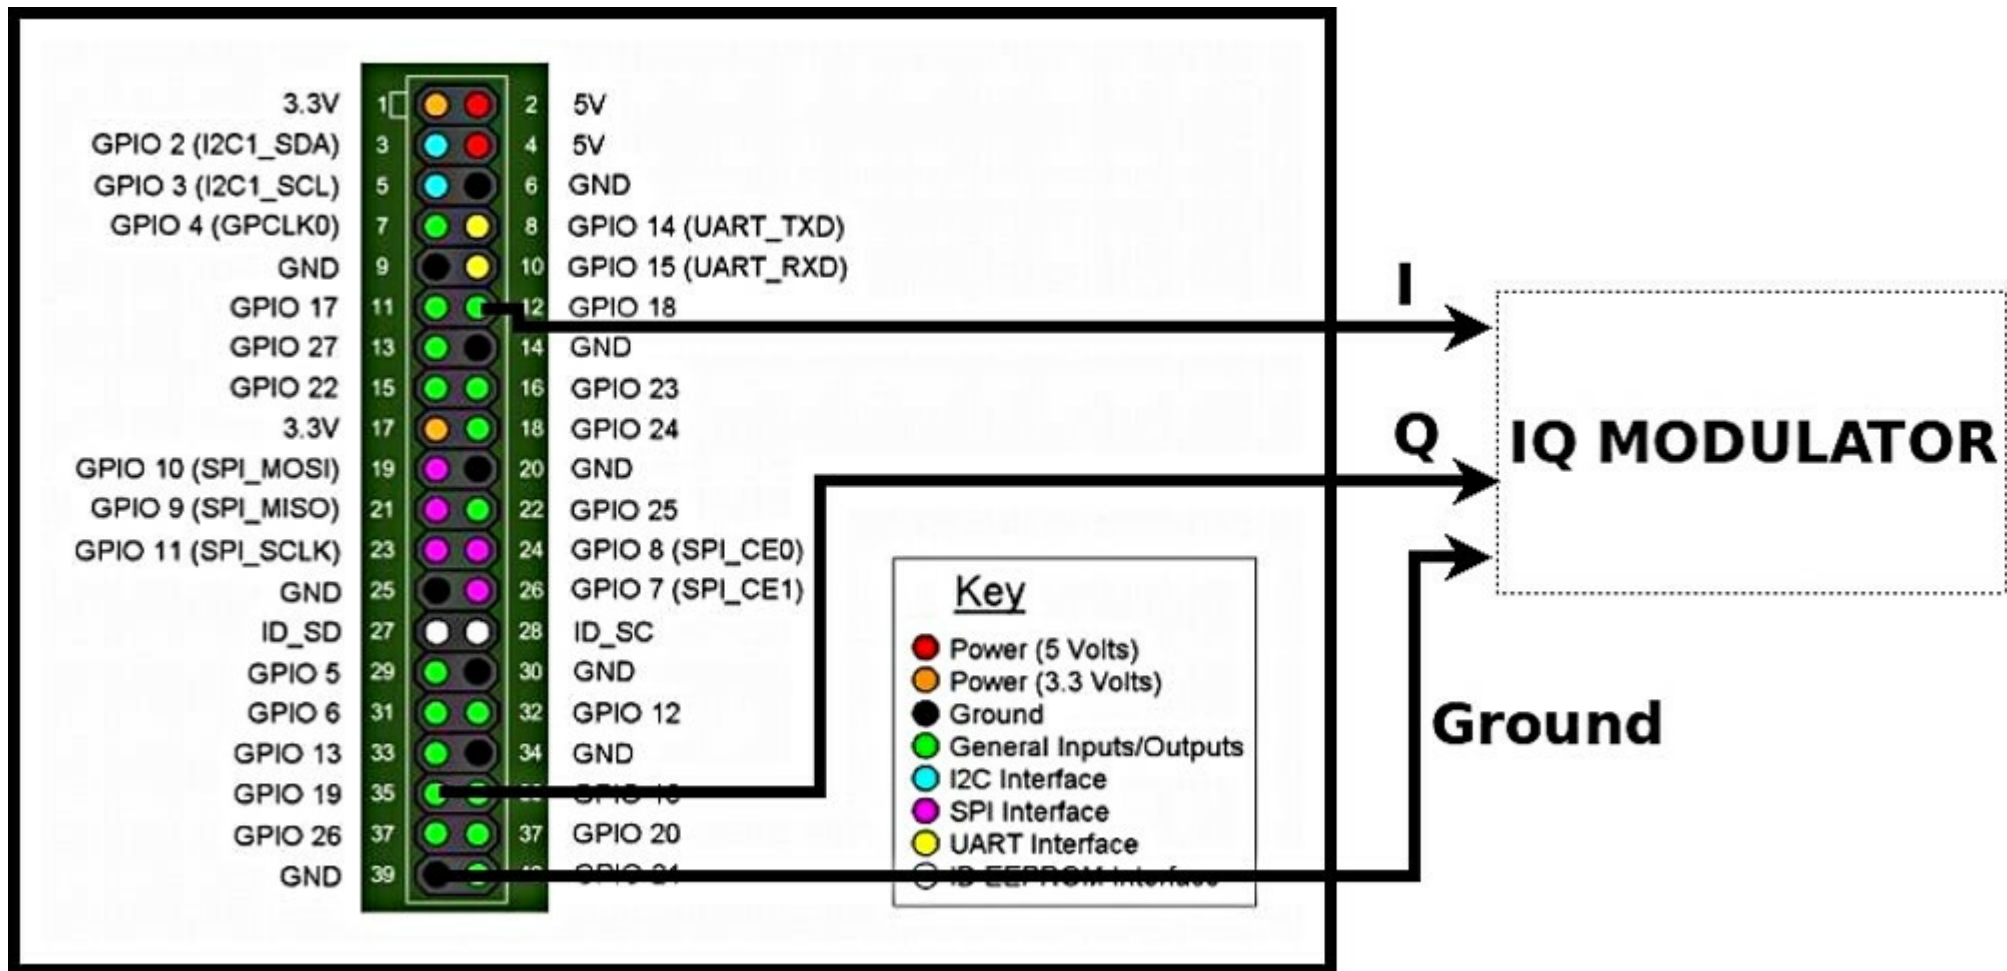

MADE IN USA

DTX1

Block Diagram of DTX1 DVB-S Transmitter for D-ATV

UGLYDATV

Block Diagram of Rpi Ugly DVB-S Transmitter for DATV

Link Raspberry Pi to IQ modulator

ATV

D-ATV