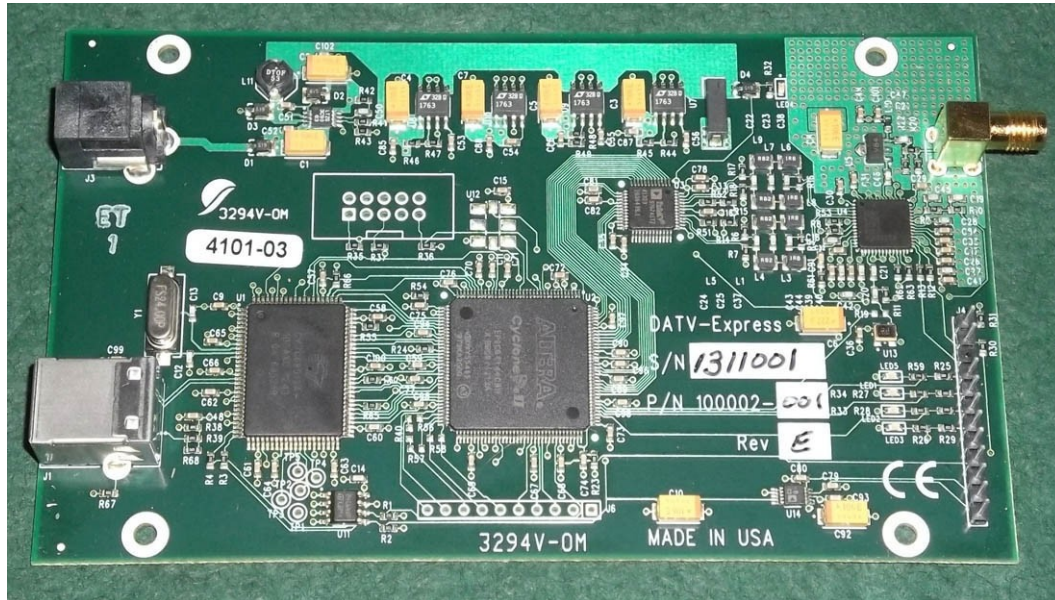

DIGILITE

Block Diagram of Digilite DVB-S Transmitter for D-ATV

Digilite Modul

SR-SYSTEMS

Block Diagram of SR-Systems DVB-S Transmitter for D-ATV

DATV-EXPRESS

Block Diagram of DATV-Express DVB-S Transmitter for D-ATV

ET
1

3294V-0M

4101-03

DATV-Express

S/N 1311001

P/N 100002-00

Rev E

3294V-0M

MADE IN USA

DTX1

Block Diagram of DTX1 DVB-S Transmitter for D-ATV

UGLYDATV

Block Diagram of Rpi Ugly DVB-S Transmitter for DATV

Link Raspberry Pi to IQ modulator

ATV

D-ATV