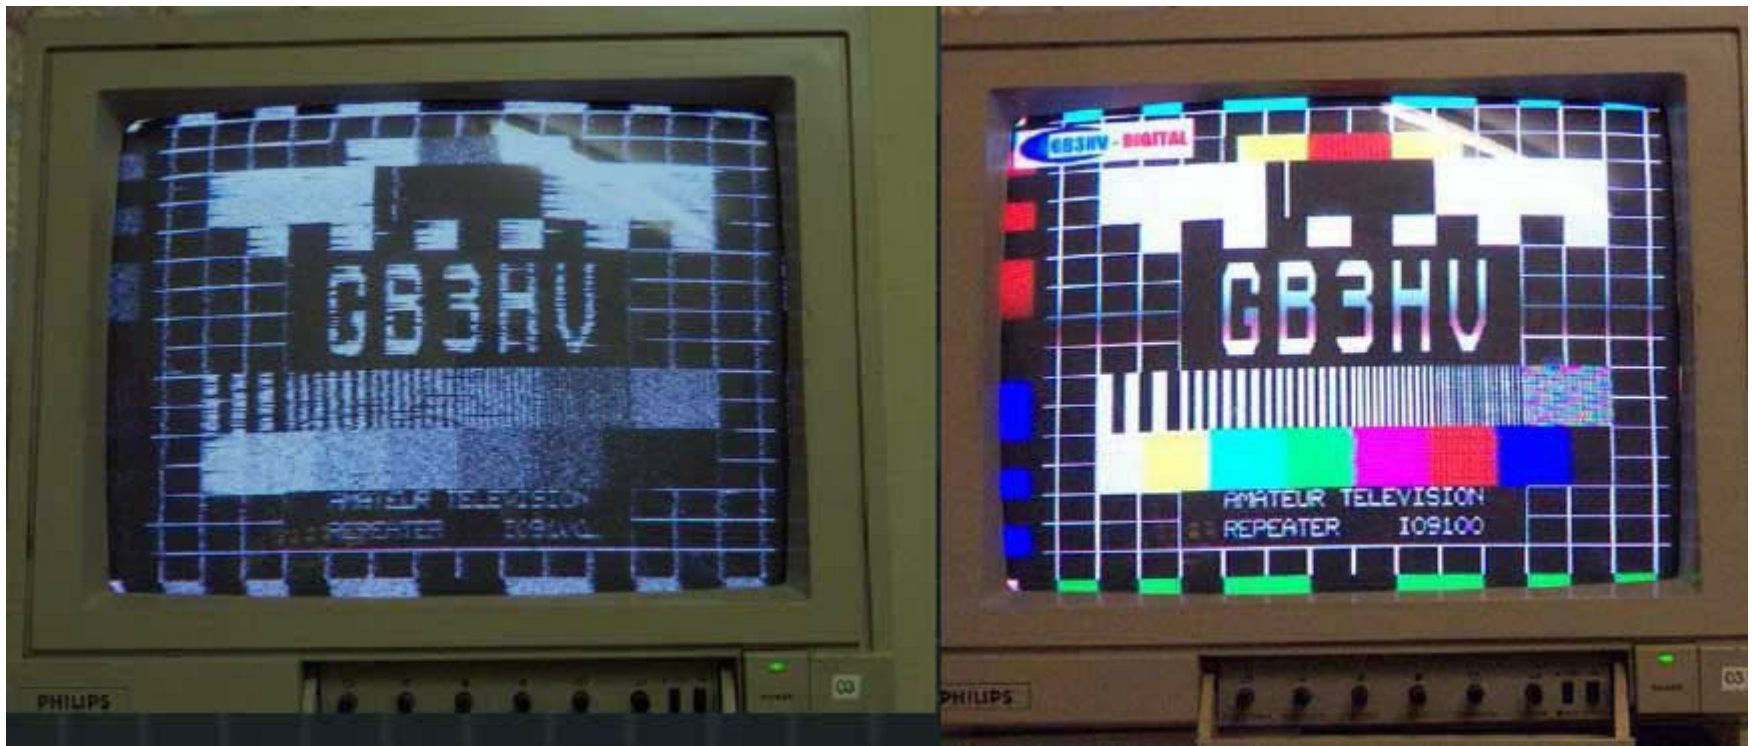

MADE IN USA

DTX1

Block Diagram of DTX1 DVB-S Transmitter for D-ATV

UGLYDATV

Block Diagram of Rpi Ugly DVB-S Transmitter for DATV

Link Raspberry Pi to IQ modulator

ATV

D-ATV